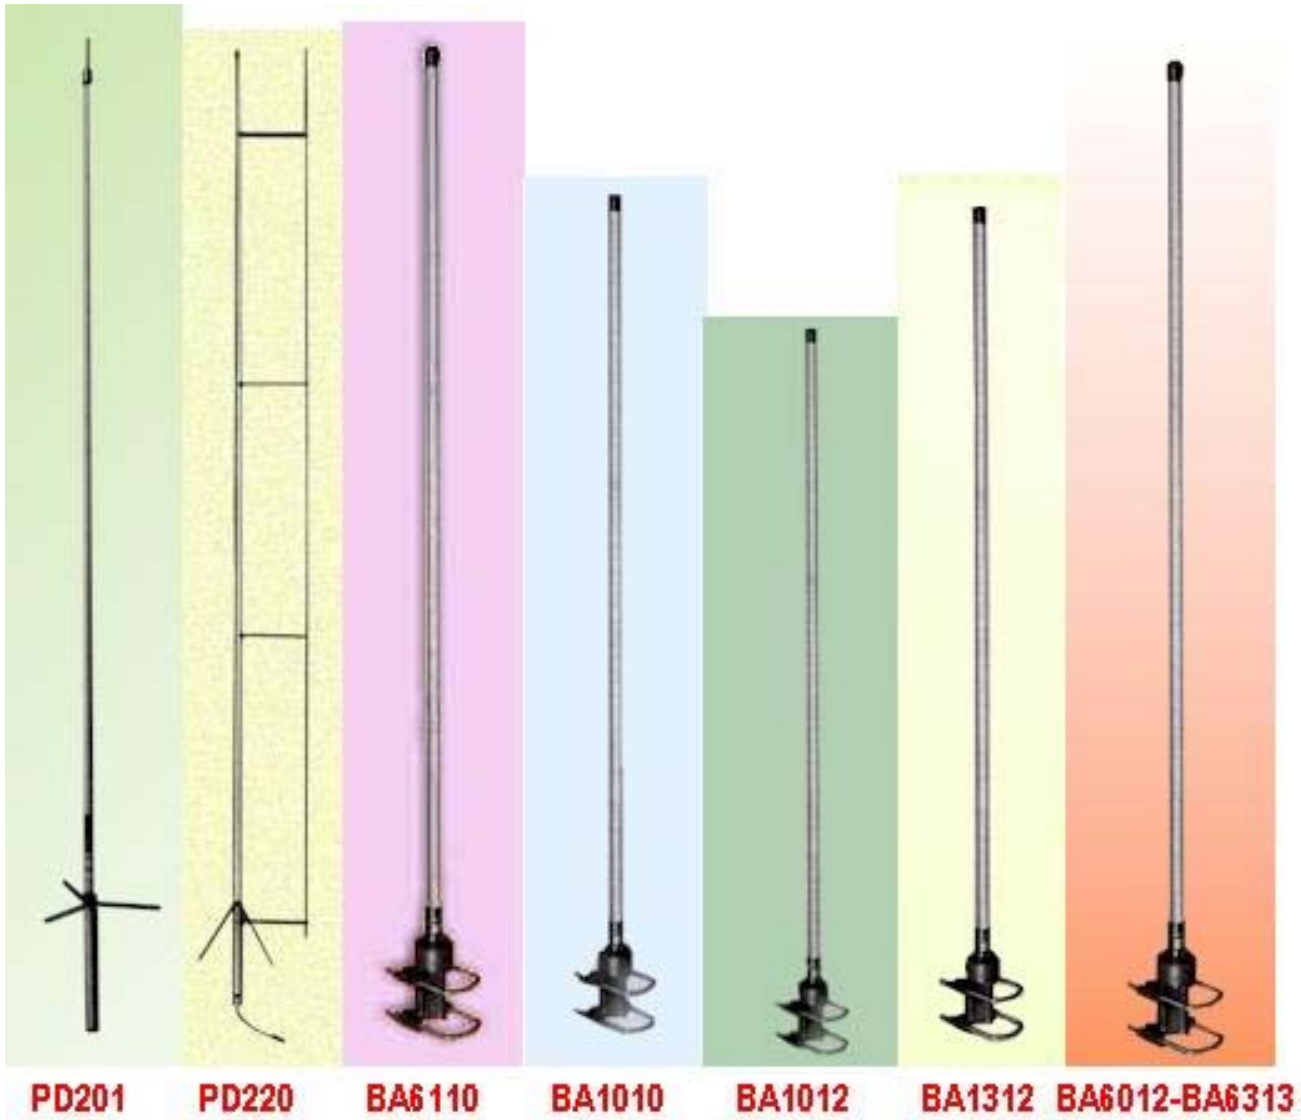

CELWAVE COMMERCIAL ANTENNAS FROM HOLZBERG COMMUNICATIONS & WADSWORTH SALES

FROM

PD1151

PD200

PD455

PD458

PD620

PD1142