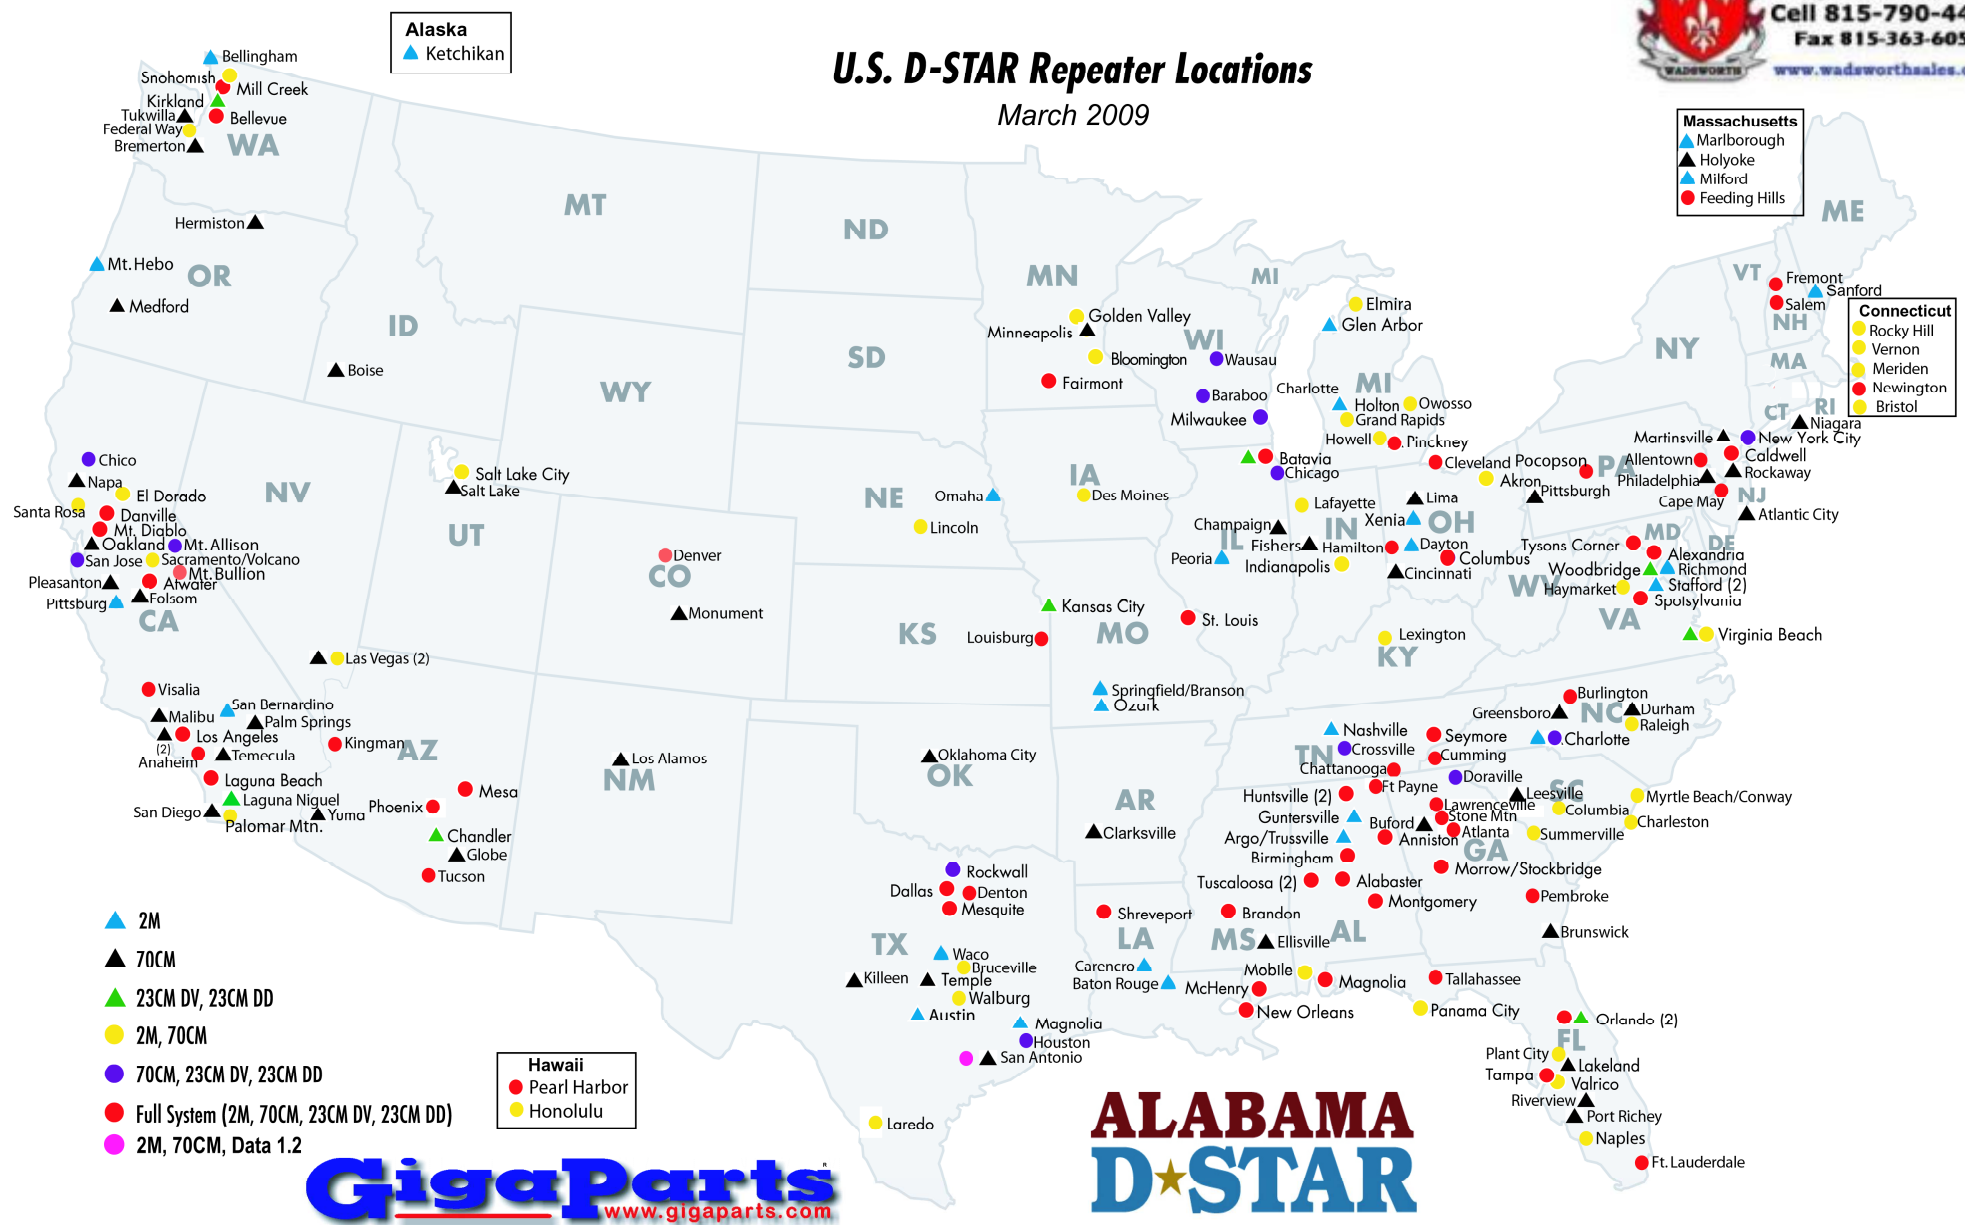

# U.S. D-STAR Repeater Locations

March 2009

**Alaska**  
▲ Ketchikan

**Massachusetts**  
▲ Marlborough  
▲ Holyoke  
▲ Milford  
● Feeding Hills

**Connecticut**  
● Rocky Hill  
● Vernon  
● Meriden  
● Newington  
● Bristol

**Hawaii**  
● Pearl Harbor  
● Honolulu

- ▲ 2M
- ▲ 70CM
- ▲ 23CM DV, 23CM DD
- 2M, 70CM
- 70CM, 23CM DV, 23CM DD
- Full System (2M, 70CM, 23CM DV, 23CM DD)
- 2M, 70CM, Data 1.2

**GigaParts**  
www.gigaparts.com

**ALABAMA D-STAR**